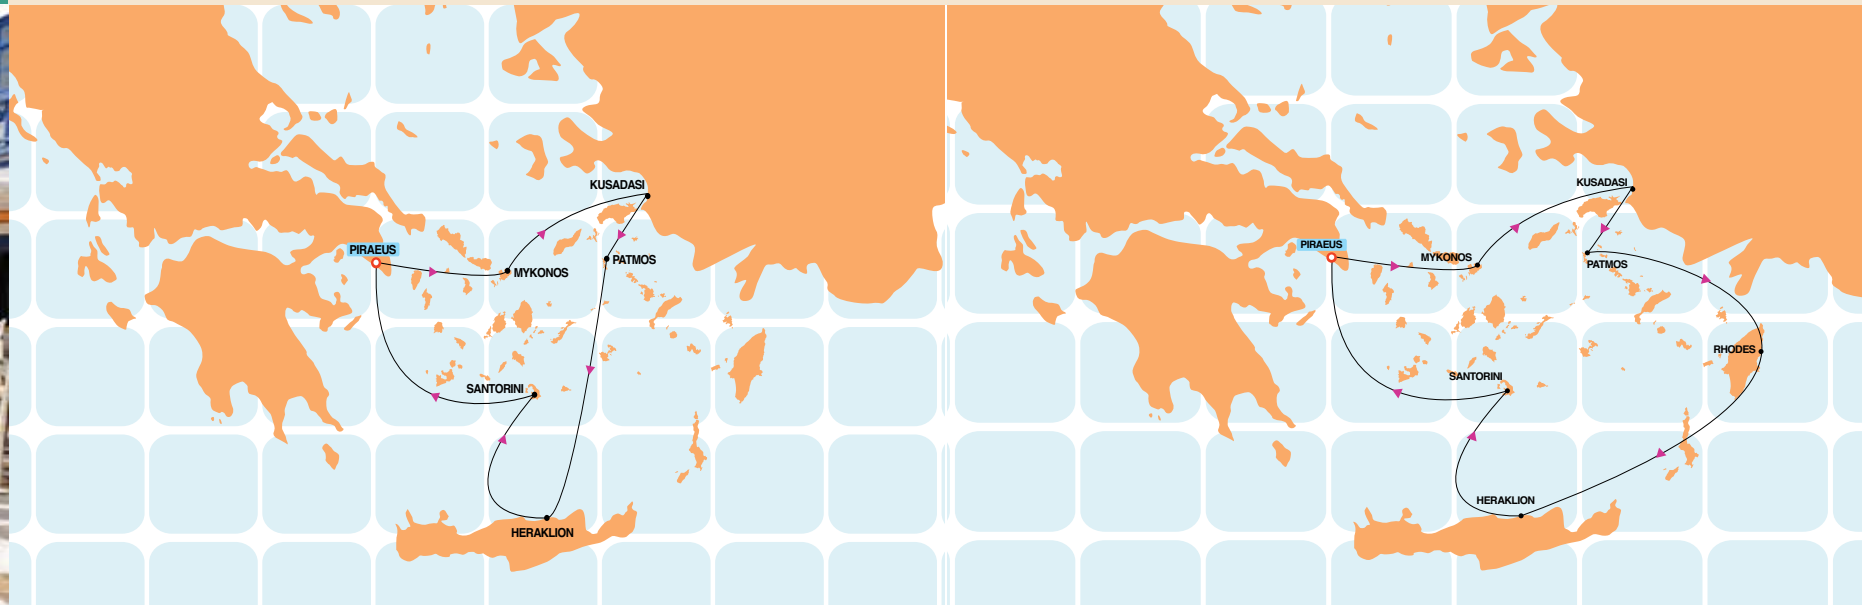

Mykonos

Rhodes